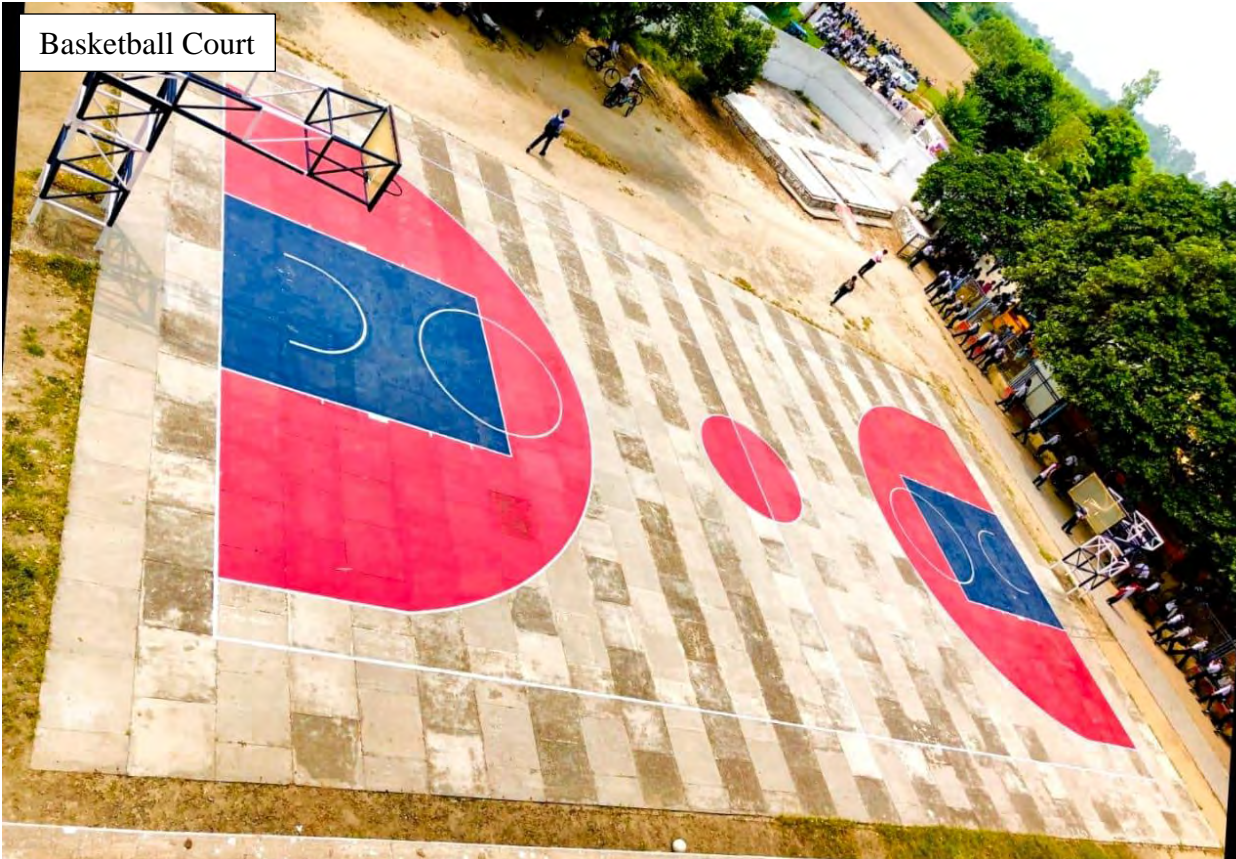

Basketball Court