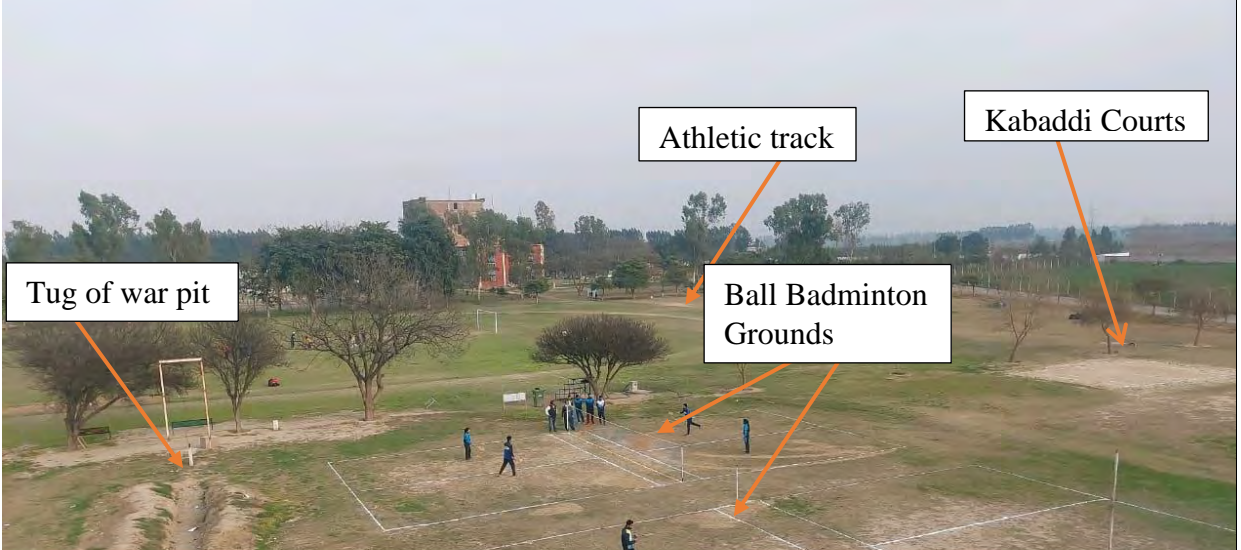

Sports Grounds

CRC6+X66, Khiala, Punjab 144030, India

Khiala
Punjab
India

26°C
79°F

2023-02-10(Fri) 04:18(pm)