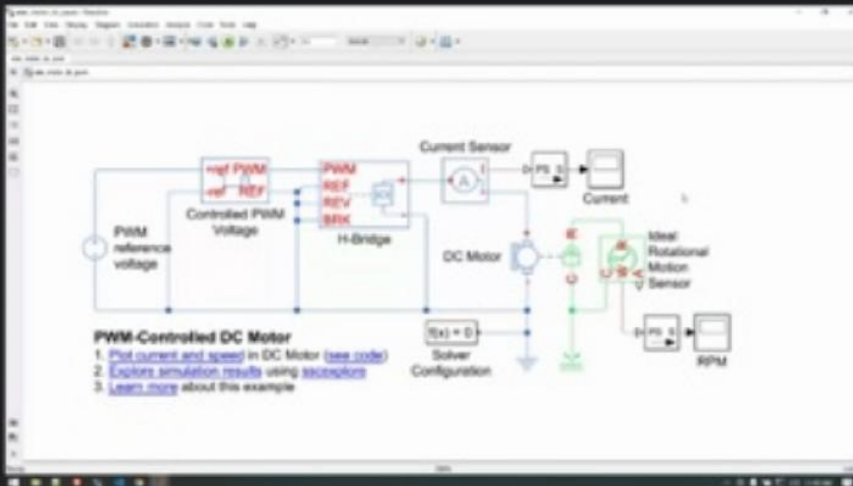

## Example - Sine Wave

```
t = 0:0.1:2*pi;  
amplitude = sin(t);  
  
plot(t, amplitude)  
grid on  
xlabel('t ->');  
ylabel('sin(t) ->');  
title('Sine Wave');
```

Manpreet Rai

Rohit Kumar

40 others

You

Manpreet Rai is presenting